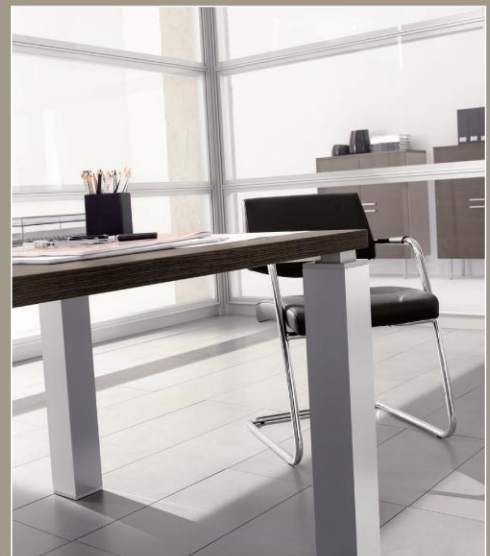

S30

tao

BALANCE
AND
RATIONALITY

Balance and Rationality

Starting with the name Tao, balance and rationality are the underlying principles of this new range of management office furniture. Tao represents exciting versatility in the search for balance, simplicity and sought-after rationality of design.

Discover
Your
True
Potential

TAO contains both classic and modern elements integrating into one single range a product grounded both in tradition and highly innovative features. The result blends together two design concepts which have in common up-to-date design and the made-to-measure solution that today's workplace demands-flexible, customised and extremely functional.

TAO allows working briefings and meetings thanks to the spacious wood or glass tables, while a specially - designed modular system makes it possible to create large surface areas.

Special Details

01

TAO ALSO OFFERS A VARIETY OF ADDITIONAL ELEMENTS AND ACCESSORIES.